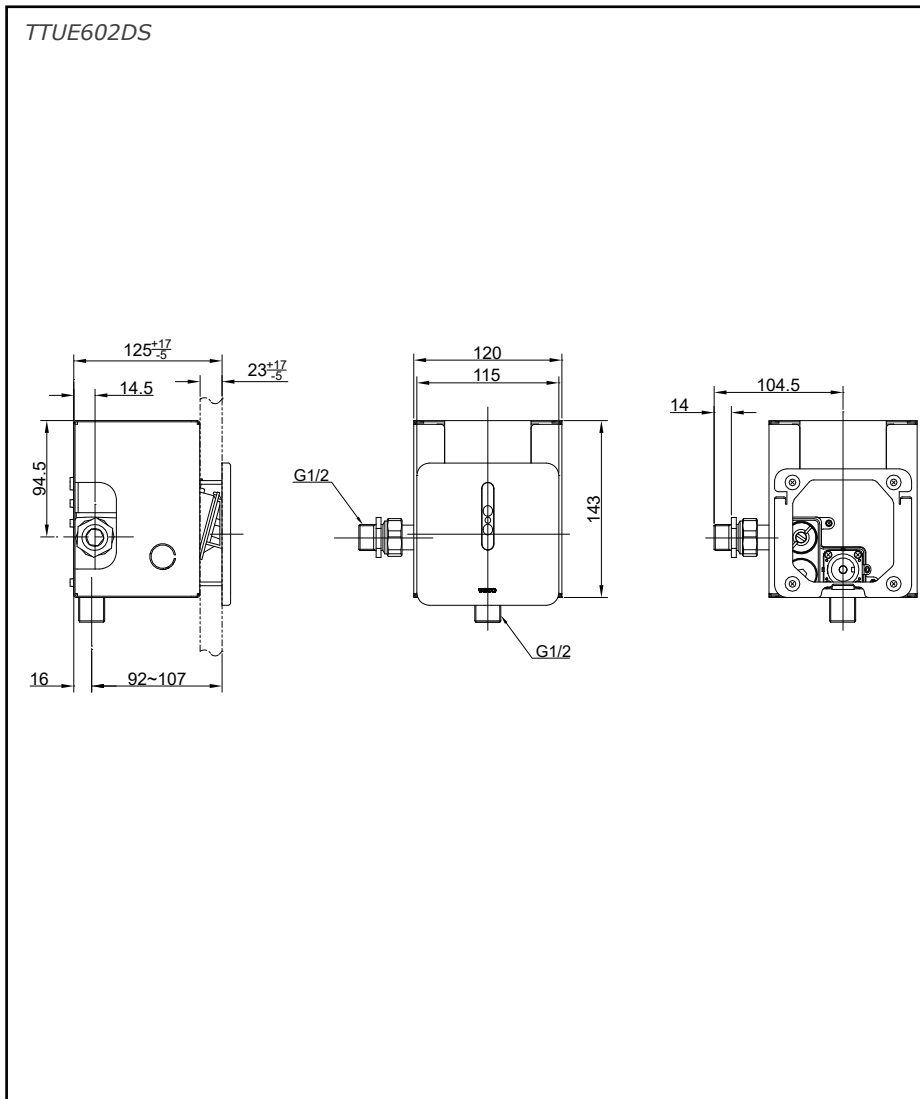

## Specifications

Size : 115W x 7D x 115H mm  
 Water Pressure : 0.05MPa~0.75MPa  
 Flush Volume : 3L  
 Power Source : DC (Battery Operated)

## Parts description

- **TTUE602DS**  
Concealed Automatic Urinal Flush Valve

Please consult a TOTO representative for details